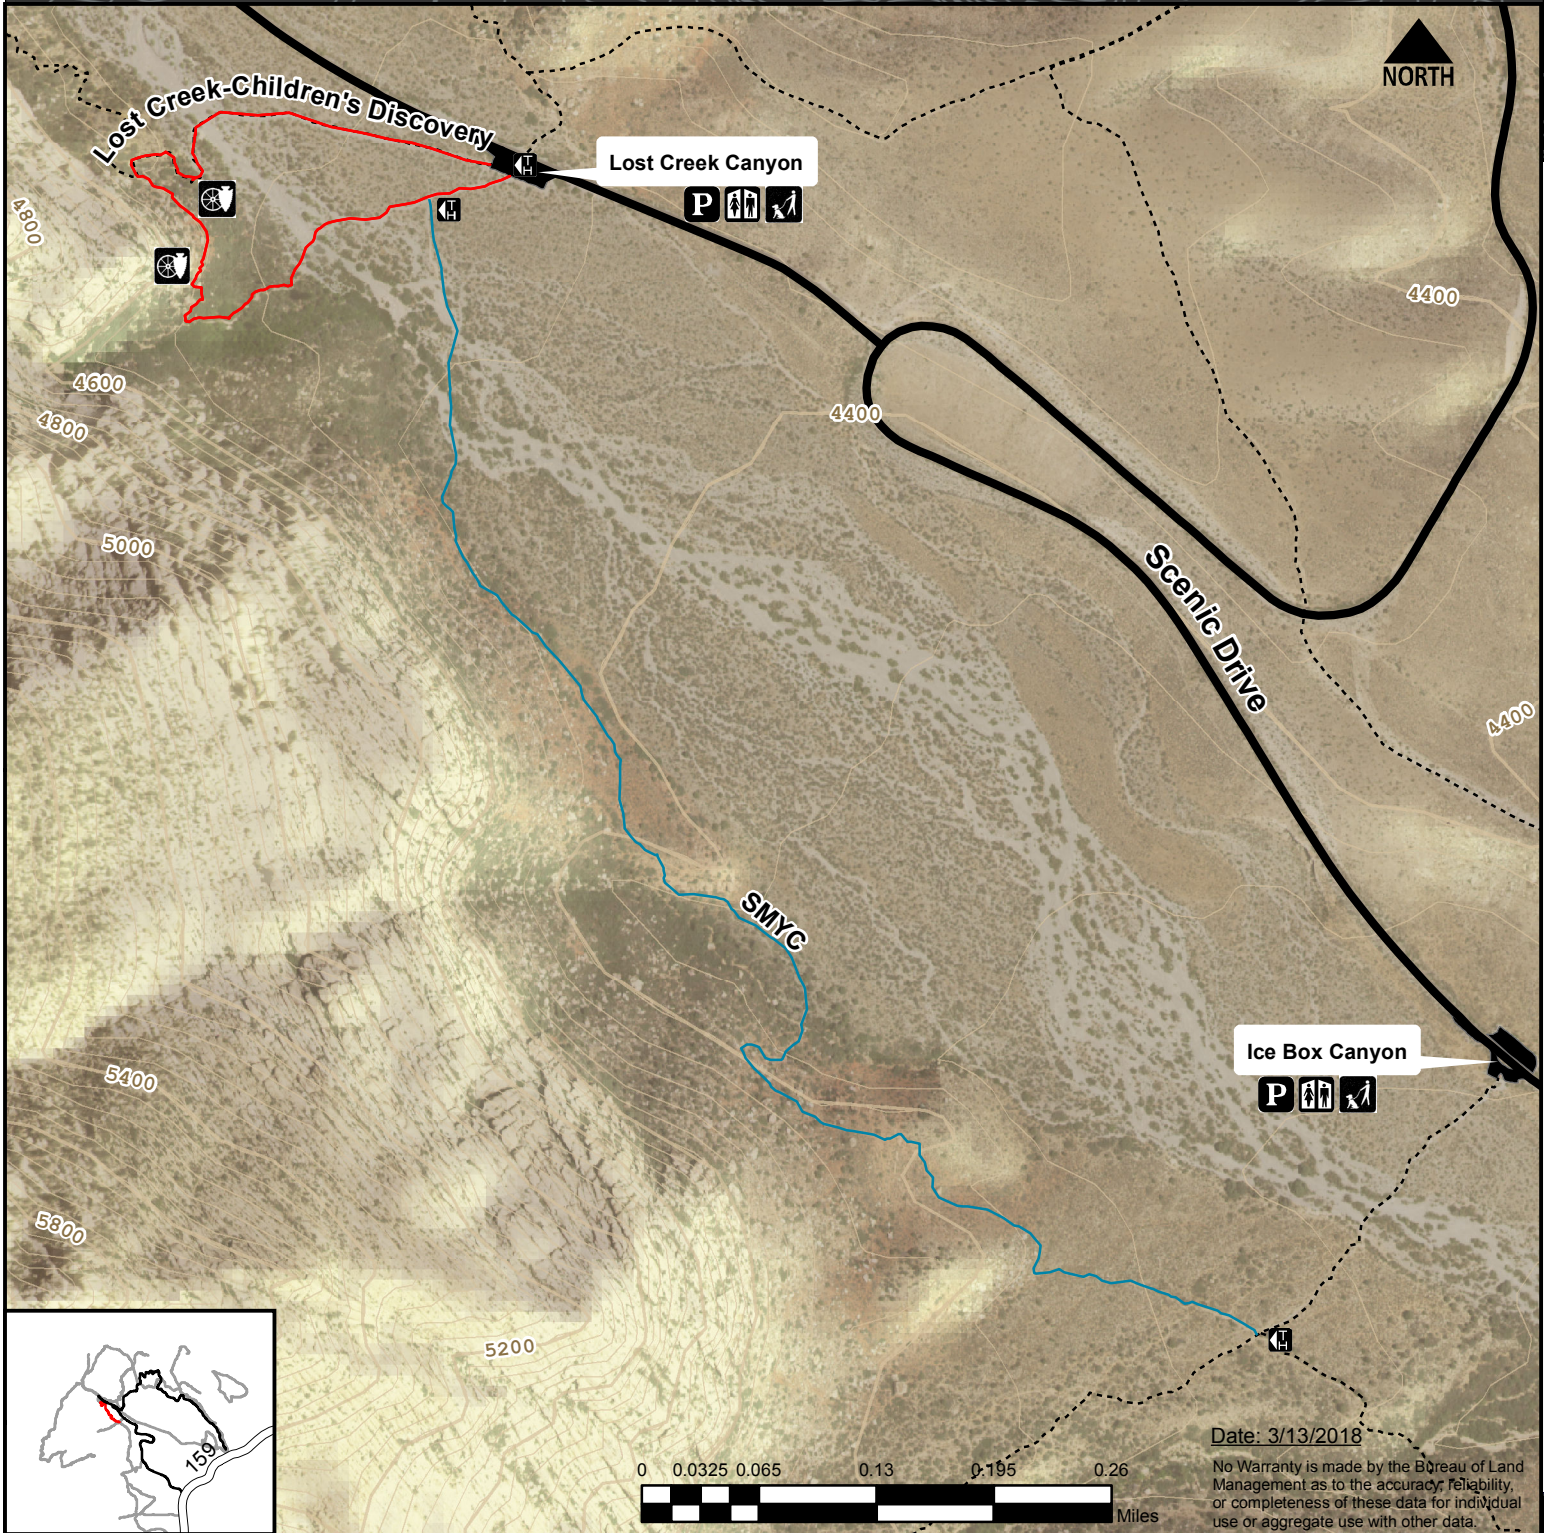

Lost Creek Canyon Trail Head: 14. Lost Creek - Children's Discovery 15. SMYC

Legend

- P** Parking
- Restrooms
- Trail access point
- Leashed pets
- Scenic Drive
- Existing trails
- Wilderness boundary

14. Lost Creek - Children's Discovery

15. SMYC

Elevation: 4298' (low) - 4465' (high)
Distance: 1 mi 1.60 km one way
Average time: 2 hrs
Difficulty: MODERATE
Trail uses: Hiking